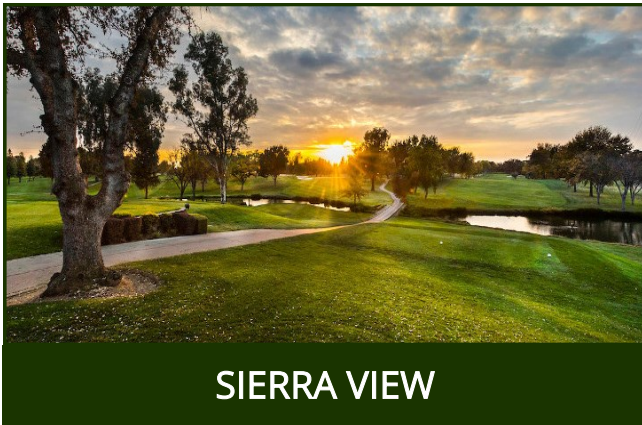

GOLD PROGRAM

Golf Members enjoy preferred access to some of the Sacramento area's premier private clubs.

SIERRA VIEW

RANCHO MURIETA

VALLEY HI

CAMERON PARK

YOLO FLIERS CLUB

Additional Area Clubs...

*Brookside ● Butte Creek ● Peach Tree ● Riverview
Sequoia Woods ● Spring Creek ● Stockton ● Turlock ● Woodbridge*

\$35 Preferred Rate ● Tee times must be secured through the Golf Professional Staff